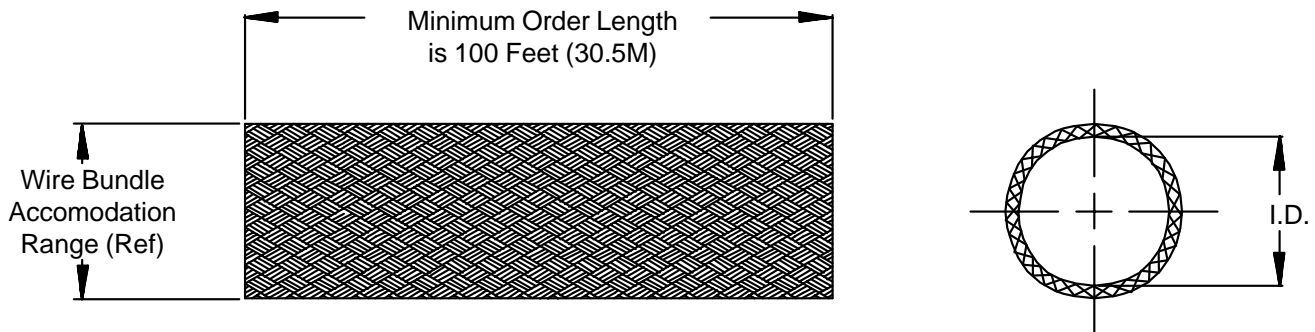

Teflon Braid

102-061-008 C

Product Series

Dash No. (Table I)

Clear Natural Color
Material: FEP (Teflon)

TABLE I

Dash No.	Nominal I.D.	Wire Bundle Accomodation Range Ref.			
		Min.		Max.	
004	.125 (3.2)	.090 (2.3)	.250 (6.4)		
008	.250 (6.4)	.125 (3.2)	.375 (9.5)		
016	.500 (12.7)	.250 (6.4)	.750 (19.1)		
024	.750 (19.1)	.500 (12.7)	1.250 (31.8)		
040	1.250 (31.8)	.750 (19.1)	1.500 (38.1)		

Metric dimensions (mm) are indicated in parentheses.